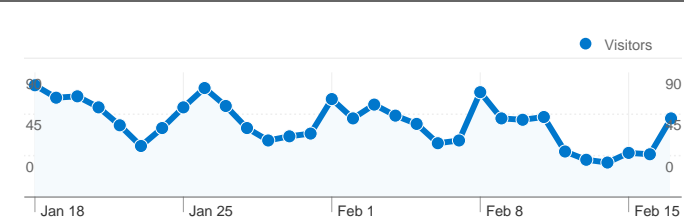

Site Usage

1,949 Visits

22.63% Bounce Rate

25,941 Pageviews

00:11:07 Avg. Time on Site

13.31 Pages/Visit

64.91% % New Visits

Visitors Overview

1,364 people visited this site

1,949 Visits

1,364 Absolute Unique Visitors

25,941 Pageviews

13.31 Average Pageviews

00:11:07 Time on Site

22.63% Bounce Rate

64.91% New Visits

1,949 visits came from 24 countries/territories

Site Usage						
Visits	Pages/Visit	Avg. Time on Site	% New Visits	Bounce Rate		
1,949 % of Site Total: 100.00%	13.31 Site Avg: 13.31 (0.00%)	00:11:07 Site Avg: 00:11:07 (0.00%)	65.42% Site Avg: 64.91% (0.79%)	22.63% Site Avg: 22.63% (0.00%)		
Country/Territory	Visits	Pages/Visit	Avg. Time on Site	% New Visits	Bounce Rate	
Brazil	1,858	13.35	00:11:18	65.98%	22.07%	
Ireland	30	19.37	00:13:35	10.00%	6.67%	
Japan	14	15.21	00:05:38	57.14%	50.00%	
United States	11	3.36	00:02:47	63.64%	36.36%	
France	6	15.17	00:08:59	50.00%	33.33%	
Mexico	4	1.00	00:00:00	100.00%	100.00%	
Portugal	3	18.67	00:13:22	66.67%	33.33%	
Mozambique	3	6.67	00:05:45	100.00%	33.33%	
Italy	2	10.00	00:08:43	100.00%	0.00%	

Russia	2	1.00	00:00:00	100.00%	100.00%
					1 - 10 of 24

Pages on this site were viewed a total of 25,941 times

25,941 Pageviews

16,720 Unique Views

22.63% Bounce Rate

Top Content

Pages	Pageviews	% Pageviews
/index.php	533	2.05%
/index.php?link=pesquisa&acao=PESQUISA&FINALIDADE=ALU	327	1.26%
/index.php?link=pesquisa&acao=PESQUISA&FINALIDADE=VEN	304	1.17%
/index.php?link=pesquisa&acao=PESQUISA&FINALIDADE=VEN	291	1.12%
/index.php?link=pesquisa&acao=PESQUISA&FINALIDADE=ALU	285	1.10%