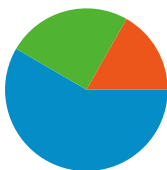

Traffic Sources Overview

- Search Engines
  1,138.00 (58.39%)
- Direct Traffic
  484.00 (24.83%)
- Referring Sites
  327.00 (16.78%)

Content Overview

Pages	Pageviews	% Pageviews
/index.php	533	2.05%
/index.php?link=pesquisa&acao	327	1.26%
/index.php?link=pesquisa&acao	304	1.17%
/index.php?link=pesquisa&acao	291	1.12%
/index.php?link=pesquisa&acao	285	1.10%