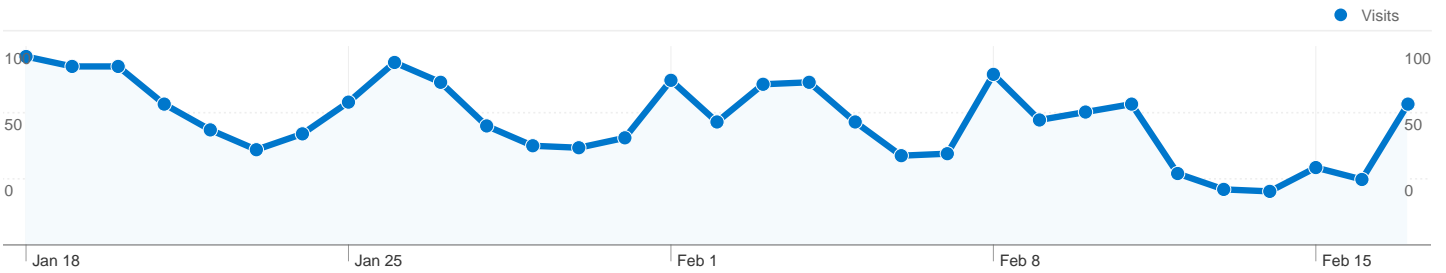

Site Usage

1,949 Visits

22.63% Bounce Rate

25,941 Pageviews

00:11:07 Avg. Time on Site

13.31 Pages/Visit

64.91% % New Visits

Visitors Overview

1,364 people visited this site

1,949 Visits

1,364 Absolute Unique Visitors

25,941 Pageviews

13.31 Average Pageviews

00:11:07 Time on Site

22.63% Bounce Rate

64.91% New Visits

All traffic sources sent a total of 1,949 visits

-  **24.83%** Direct Traffic
-  **16.78%** Referring Sites
-  **58.39%** Search Engines

- **Search Engines**
1,138.00 (58.39%)
- **Direct Traffic**
484.00 (24.83%)
- **Referring Sites**
327.00 (16.78%)

1,949 visits came from 24 countries/territories

Site Usage						
Visits	Pages/Visit	Avg. Time on Site	% New Visits	Bounce Rate		
1,949 % of Site Total: 100.00%	13.31 Site Avg: 13.31 (0.00%)	00:11:07 Site Avg: 00:11:07 (0.00%)	65.42% Site Avg: 64.91% (0.79%)	22.63% Site Avg: 22.63% (0.00%)		
Country/Territory	Visits	Pages/Visit	Avg. Time on Site	% New Visits	Bounce Rate	
Brazil	1,858	13.35	00:11:18	65.98%	22.07%	
Ireland	30	19.37	00:13:35	10.00%	6.67%	
Japan	14	15.21	00:05:38	57.14%	50.00%	
United States	11	3.36	00:02:47	63.64%	36.36%	
France	6	15.17	00:08:59	50.00%	33.33%	
Mexico	4	1.00	00:00:00	100.00%	100.00%	
Portugal	3	18.67	00:13:22	66.67%	33.33%	
Mozambique	3	6.67	00:05:45	100.00%	33.33%	
Italy	2	10.00	00:08:43	100.00%	0.00%	