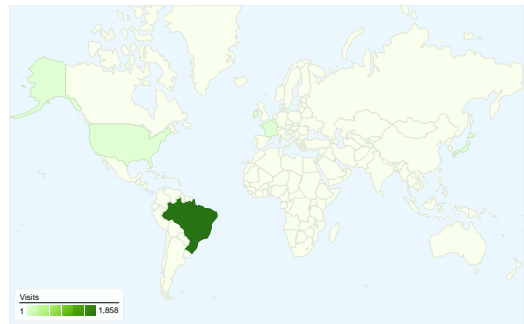

Site Usage

1,949 Visits

22.63% Bounce Rate

25,941 Pageviews

00:11:07 Avg. Time on Site

13.31 Pages/Visit

64.91% % New Visits

Visitors Overview

Visitors
1,364

Map Overlay

Traffic Sources Overview

- Search Engines
1,138.00 (58.39%)
- Direct Traffic
484.00 (24.83%)
- Referring Sites
327.00 (16.78%)

Content Overview

Pages	Pageviews	% Pageviews
/index.php	533	2.05%
/index.php?link=pesquisa&acao	327	1.26%
/index.php?link=pesquisa&acao	304	1.17%
/index.php?link=pesquisa&acao	291	1.12%
/index.php?link=pesquisa&acao	285	1.10%

All traffic sources sent a total of 1,949 visits

-  **24.83%** Direct Traffic
-  **16.78%** Referring Sites
-  **58.39%** Search Engines

- **Search Engines**
1,138.00 (58.39%)
- **Direct Traffic**
484.00 (24.83%)
- **Referring Sites**
327.00 (16.78%)

1,949 visits came from 24 countries/territories

Site Usage						
Visits	Pages/Visit	Avg. Time on Site	% New Visits	Bounce Rate		
1,949 % of Site Total: 100.00%	13.31 Site Avg: 13.31 (0.00%)	00:11:07 Site Avg: 00:11:07 (0.00%)	65.42% Site Avg: 64.91% (0.79%)	22.63% Site Avg: 22.63% (0.00%)		
Country/Territory	Visits	Pages/Visit	Avg. Time on Site	% New Visits	Bounce Rate	
Brazil	1,858	13.35	00:11:18	65.98%	22.07%	
Ireland	30	19.37	00:13:35	10.00%	6.67%	
Japan	14	15.21	00:05:38	57.14%	50.00%	
United States	11	3.36	00:02:47	63.64%	36.36%	
France	6	15.17	00:08:59	50.00%	33.33%	
Mexico	4	1.00	00:00:00	100.00%	100.00%	
Portugal	3	18.67	00:13:22	66.67%	33.33%	
Mozambique	3	6.67	00:05:45	100.00%	33.33%	
Italy	2	10.00	00:08:43	100.00%	0.00%	