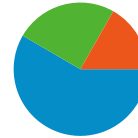

- **Search Engines**
  1,138.00 (58.39%)
- **Direct Traffic**
  484.00 (24.83%)
- **Referring Sites**
  327.00 (16.78%)

Top Traffic Sources

Sources	Visits	% visits	Keywords	Visits	% visits
google (organic)	1,116	57.26%	openwatto	51	4.48%
(direct) ((none))	484	24.83%	open watto	41	3.60%
imoveisemfranca.com.br	112	5.75%	casas para alugar em franca sp	20	1.76%
imoveisnafranca.com.br	73	3.75%	www.openwatto.com.br	19	1.67%
openwatto.com.br (referral)	56	2.87%	imoveis para alugar em franca	15	1.32%