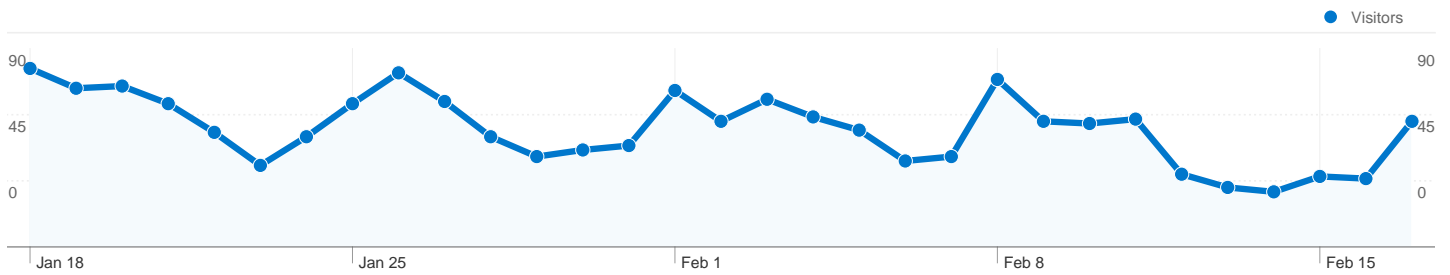

Site Usage

1,949 Visits

22.63% Bounce Rate

25,941 Pageviews

00:11:07 Avg. Time on Site

13.31 Pages/Visit

64.91% % New Visits

Visitors Overview

Visitors
1,364

Map Overlay

Traffic Sources Overview

- Search Engines
1,138.00 (58.39%)
- Direct Traffic
484.00 (24.83%)
- Referring Sites
327.00 (16.78%)

Content Overview

Pages	Pageviews	% Pageviews
/index.php	533	2.05%
/index.php?link=pesquisa&acao	327	1.26%
/index.php?link=pesquisa&acao	304	1.17%
/index.php?link=pesquisa&acao	291	1.12%
/index.php?link=pesquisa&acao	285	1.10%

1,364 people visited this site

1,949 Visits

1,364 Absolute Unique Visitors

25,941 Pageviews

13.31 Average Pageviews

00:11:07 Time on Site

22.63% Bounce Rate

64.91% New Visits

1,949 visits came from 24 countries/territories

Site Usage						
Visits	Pages/Visit	Avg. Time on Site	% New Visits	Bounce Rate		
1,949 % of Site Total: 100.00%	13.31 Site Avg: 13.31 (0.00%)	00:11:07 Site Avg: 00:11:07 (0.00%)	65.42% Site Avg: 64.91% (0.79%)	22.63% Site Avg: 22.63% (0.00%)		
Country/Territory	Visits	Pages/Visit	Avg. Time on Site	% New Visits	Bounce Rate	
Brazil	1,858	13.35	00:11:18	65.98%	22.07%	
Ireland	30	19.37	00:13:35	10.00%	6.67%	
Japan	14	15.21	00:05:38	57.14%	50.00%	
United States	11	3.36	00:02:47	63.64%	36.36%	
France	6	15.17	00:08:59	50.00%	33.33%	
Mexico	4	1.00	00:00:00	100.00%	100.00%	
Portugal	3	18.67	00:13:22	66.67%	33.33%	
Mozambique	3	6.67	00:05:45	100.00%	33.33%	
Italy	2	10.00	00:08:43	100.00%	0.00%	