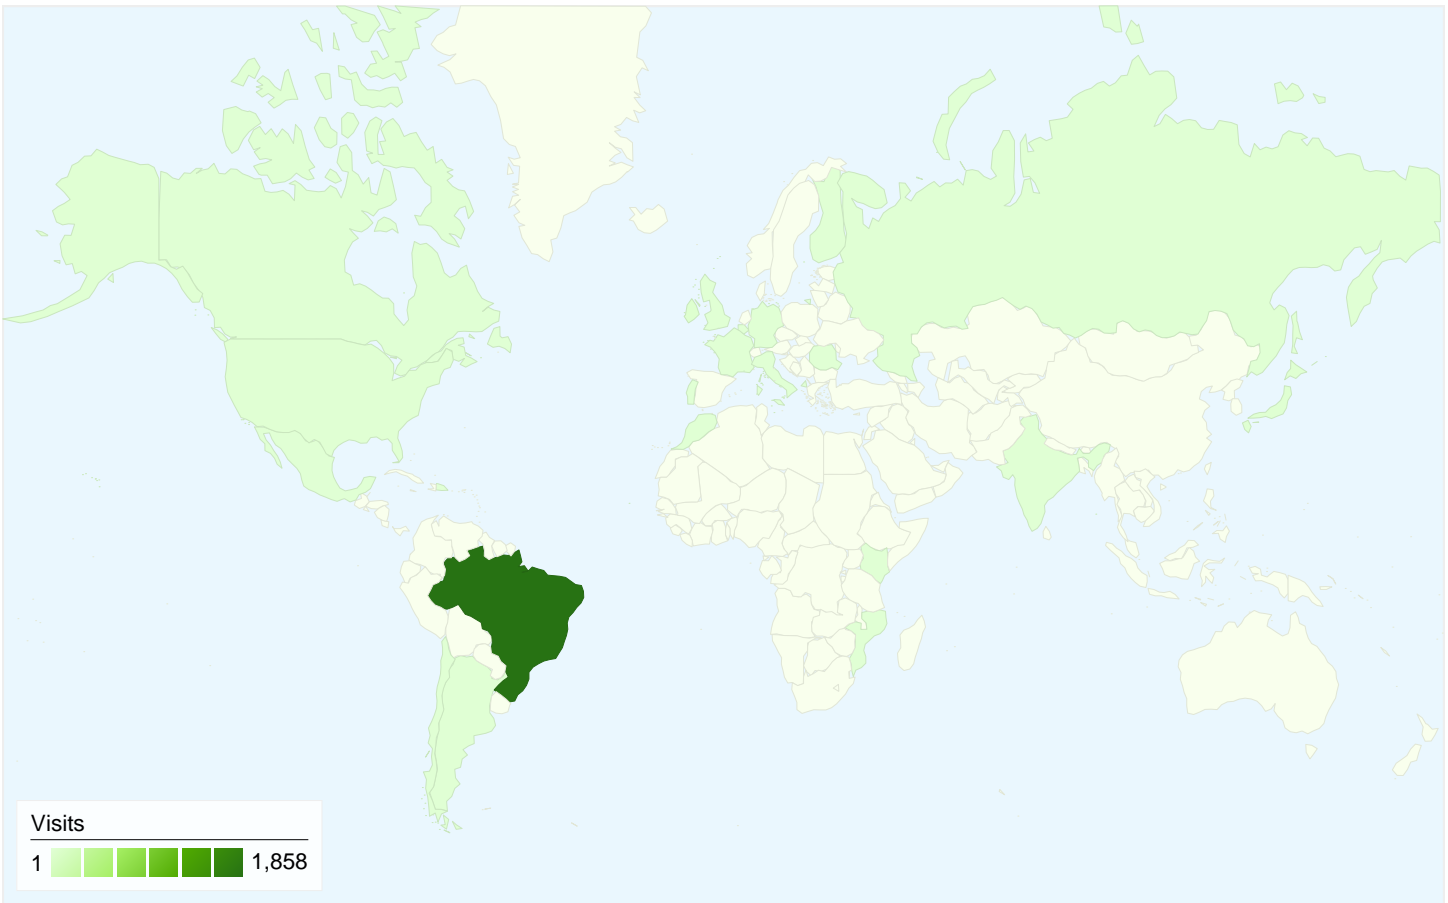

Visitors
1,364

Map Overlay

Traffic Sources Overview

- Search Engines
1,138.00 (58.39%)
- Direct Traffic
484.00 (24.83%)
- Referring Sites
327.00 (16.78%)

Content Overview

Pages	Pageviews	% Pageviews
/index.php	533	2.05%
/index.php?link=pesquisa&acao	327	1.26%
/index.php?link=pesquisa&acao	304	1.17%
/index.php?link=pesquisa&acao	291	1.12%
/index.php?link=pesquisa&acao	285	1.10%

All traffic sources sent a total of 1,949 visits

-  **24.83%** Direct Traffic
-  **16.78%** Referring Sites
-  **58.39%** Search Engines

- **Search Engines**
1,138.00 (58.39%)
- **Direct Traffic**
484.00 (24.83%)
- **Referring Sites**
327.00 (16.78%)

1,949 visits came from 24 countries/territories

Site Usage						
Visits	Pages/Visit	Avg. Time on Site	% New Visits	Bounce Rate		
1,949 % of Site Total: 100.00%	13.31 Site Avg: 13.31 (0.00%)	00:11:07 Site Avg: 00:11:07 (0.00%)	65.42% Site Avg: 64.91% (0.79%)	22.63% Site Avg: 22.63% (0.00%)		
Country/Territory	Visits	Pages/Visit	Avg. Time on Site	% New Visits	Bounce Rate	
Brazil	1,858	13.35	00:11:18	65.98%	22.07%	
Ireland	30	19.37	00:13:35	10.00%	6.67%	
Japan	14	15.21	00:05:38	57.14%	50.00%	
United States	11	3.36	00:02:47	63.64%	36.36%	
France	6	15.17	00:08:59	50.00%	33.33%	
Mexico	4	1.00	00:00:00	100.00%	100.00%	
Portugal	3	18.67	00:13:22	66.67%	33.33%	
Mozambique	3	6.67	00:05:45	100.00%	33.33%	
Italy	2	10.00	00:08:43	100.00%	0.00%	